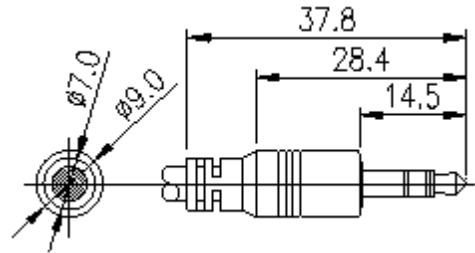

Cable Specifications: Plenum 3.5mm Stereo M/M Cable

Conductor (Qty. 2):

Conductor Type: 22AWG 7/30 tinned copper
.030" nom. OD

Drain Wire: 22 AWG 7TC

Insulation: Low Smoke PVC
.050" nom. OD
.010" avg. wall
(color code: (1) black, (1) red)

Shield: Foil
Aluminum/Polyester tape;
25% min. overlap

Connector (Qty. 2):

Connector Type: 3.5mm Stereo Audio

Gender: Male to Male