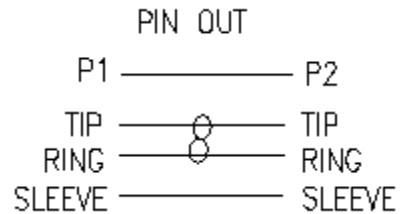

Cable Specifications: Plenum 3.5mm Stereo M/M Cable

Conductor (Qty. 2):

Conductor Type: 22AWG 7/30 tinned copper
.030" nom. OD

Drain Wire: 22 AWG 7TC

Insulation: Low Smoke PVC
.050" nom. OD
.010" avg. wall
(color code: (1) black, (1) red)

Shield: Foil
Aluminum/Polyester tape;
25% min. overlap

Connector (Qty. 2):

Connector Type: 3.5mm Stereo Audio

Gender: Male to Male